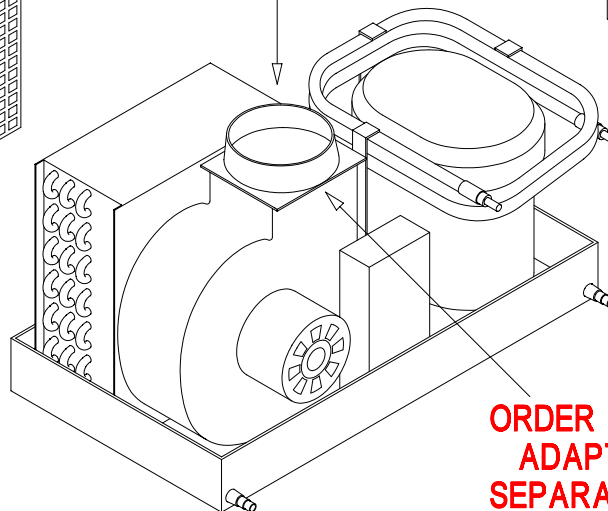

# DKP-0710D Economy Duct Kit

PRIMARY SUPPLY GRILLE  
12x04 VHT

PRIMARY TRANSITION BOX w/ RING  
TB-12x04 HRO5

PRIMARY FLEX DUCT  
5"x8'

BLOWER ADAPTER TEE  
AT554

SECONDARY FLEX DUCT  
4"x8'

SECONDARY TRANSITION BOX w/ RING  
TB-06x04 HRO4

SECONDARY SUPPLY GRILLE  
06x04 VMLT

RETURN AIR GRILLE  
10x10 RART

SELF CONTAINED UNIT  
7-10,000 BTUH MODELS

ORDER HOSE  
ADAPTER  
SEPARATELY