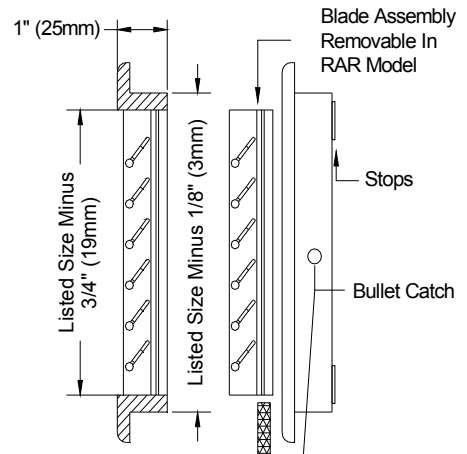

RA & RAR Return Air