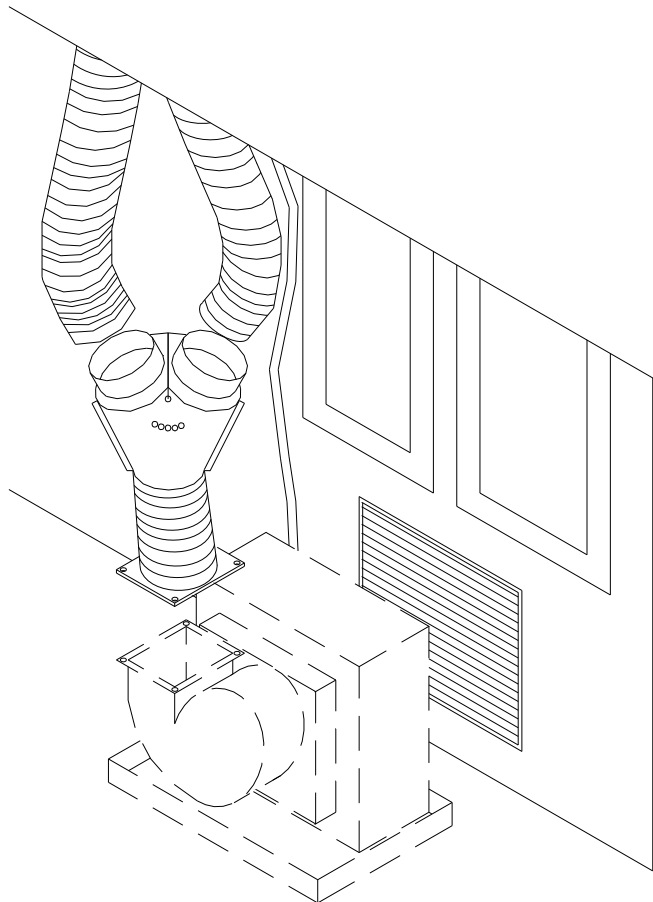

90° Adapter/Hose Elbows

Use our elbows in areas where hose duct crushing can occur and compromise airflow. Our adapter style will fit on our equivalent sized hose adapters. Rotate to the desired angle and secure. Our hose style can be used anywhere along the air supply route. Outlet side includes our simple bumps to assist in securing hose duct. Current sizes available includes 4",5",6" and 7".