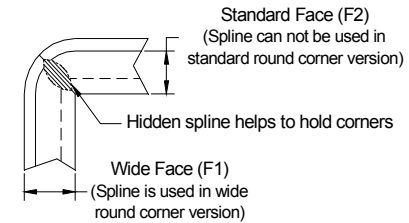

FACE STYLES