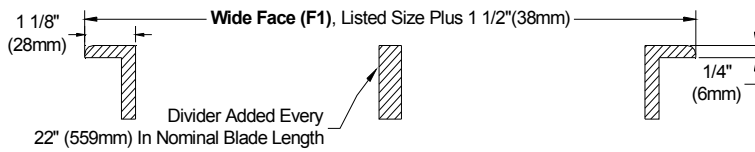

FACE STYLES

Optional Round Corners