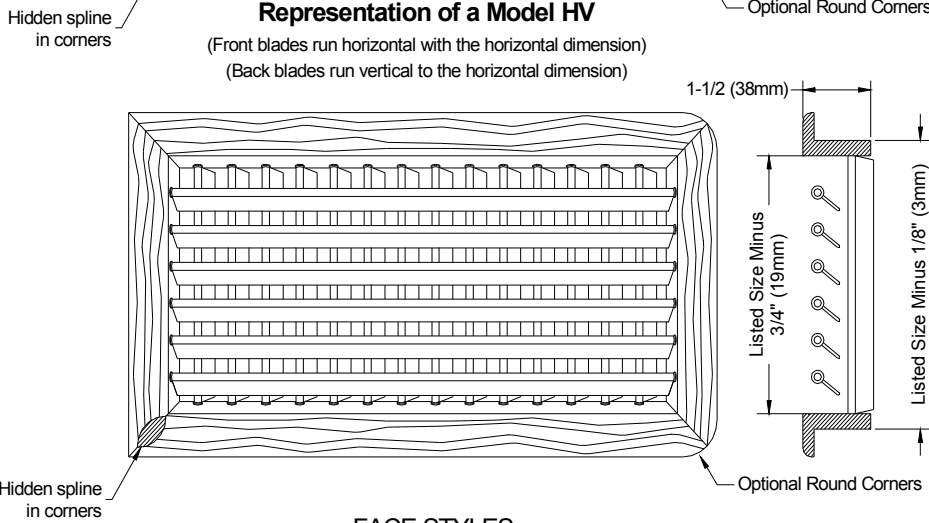

Step 3. Specify the horizontal dimension of the grille cutout.

Step 4. Specify the vertical dimension of the grille cutout.

In order for us to build the grille you want correctly, you need to specify the horizontal dimension first. As you review the different models you will see the correlation of dimensions to blade direction.

(Our most common sizes listed, many others available)

ITEM CODE	DESCRIPTION
VT4X4	Teak 2 Way Supply Grille, 4x 4
VT6X4	Teak 2 Way Supply Grille, 6x 4
VT8X4	Teak 2 Way Supply Grille, 8x 4
VT10X4	Teak 2 Way Supply Grille, 10x 4
VT12X4	Teak 2 Way Supply Grille, 12x 4
VT14X4	Teak 2 Way Supply Grille, 14x 4
VT16X4	Teak 2 Way Supply Grille, 16x 4
VT20X4	Teak 2 Way Supply Grille, 20x 4
VT10X5	Teak 2 Way Supply Grille, 10x 5
VT12X5	Teak 2 Way Supply Grille, 12x 5
VT14X5	Teak 2 Way Supply Grille, 14x 5
VT6X6	Teak 2 Way Supply Grille, 6x 6
VT8X6	Teak 2 Way Supply Grille, 8x 6
VT10X6	Teak 2 Way Supply Grille, 10x 6
VT12X6	Teak 2 Way Supply Grille, 12x 6
VT14X6	Teak 2 Way Supply Grille, 14x 6
VT7X7	Teak 2 Way Supply Grille, 7x 7
VT4X8	Teak 2 Way Supply Grille, 4x 8
VT8X8	Teak 2 Way Supply Grille, 8x 8
VT10X8	Teak 2 Way Supply Grille, 10x 8

Did you know? The V grille is the same depth as the RA and RAR grilles. Use this grille when you are short on depth.

VH or HV, 4-Way Supply

Representation of a Model VH

(Front blades run vertical to the horizontal dimension)
 (Back blades run horizontal with the horizontal dimension)

Representation of a Model HV

(Front blades run horizontal with the horizontal dimension)
 (Back blades run vertical to the horizontal dimension)

If you make this side horizontal you now have
 A Model HV
 A Model VH