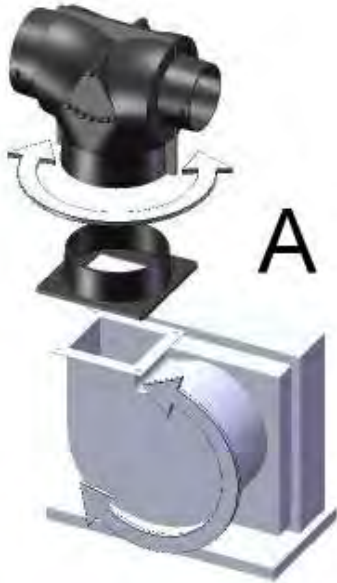

AirDivider

2 Inlet Supply Types (A or H)

Configure our AirDividers by first choosing one of two inlet supply types (Adapter on left or Hose on right). Both begin with a blower adapter secured to your unit. If you want to mount our AirDivider directly onto the blower specify "A". The draft angle on our blower adapters is a perfect fit for our A-style AirDividers. Rotate the AirDivider as necessary and secure. If you will be connecting to the blower with hose duct specify "H" and secure duct on all fittings.