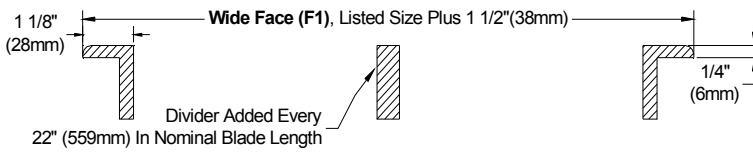

FACE STYLES