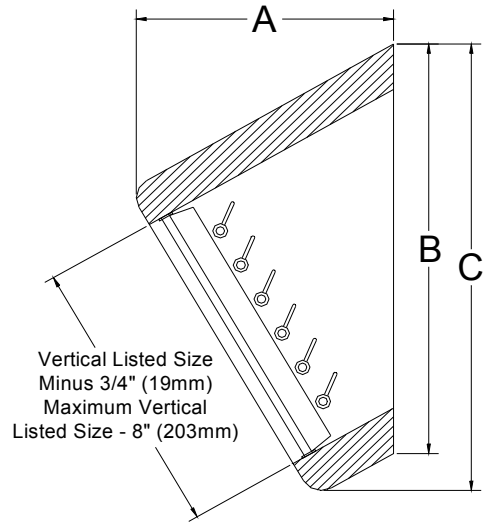

WG - 30 Degree 4 Way Supply Wedge WGML - 30 Degree 2 Way Supply Wedge W/Damper

The WGML Uses Our Exclusive Handle and Bearing Strips

Wedge Dimensions for Nominal Listed Depth (Varies Some)

NOM	A	B	C	D	E	F
4	3-5/8	5-1/2	6-1/8	4-1/2	5-1/2	6-1/2
5	4-1/8	6-5/8	7-1/4	4-3/4	6-5/8	7-3/4
6	4-5/8	7-3/4	8-3/8	5-3/8	7-3/4	9
7	5-1/8	9	9-3/4	6	9	10-1/4
8	5-5/8	10-1/8	10-3/4	7-5/8	10-1/8	11-1/2