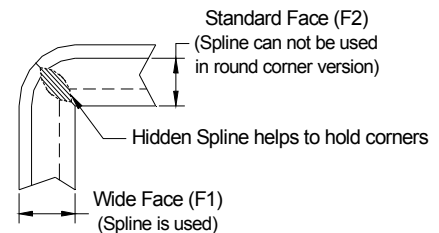

Optional Round Corners