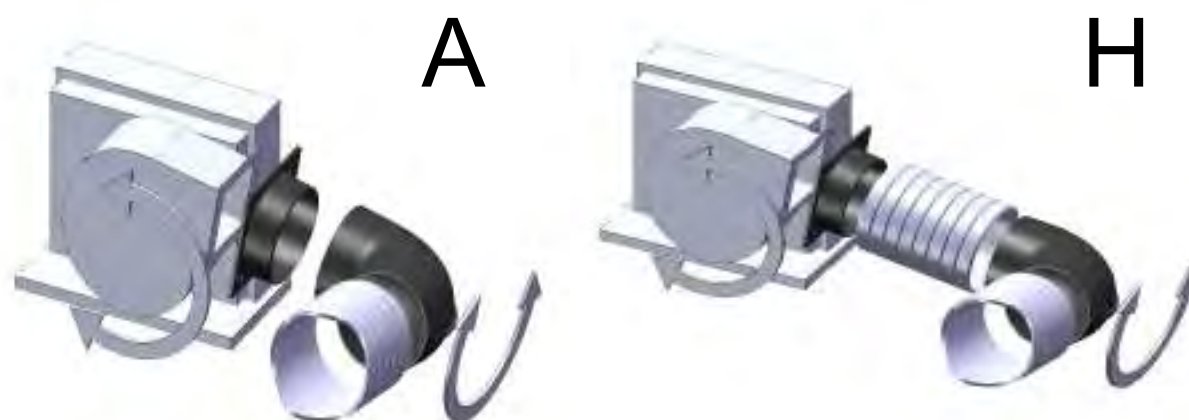

90° Adapter/Hose Elbows

Use our elbows in areas where hose duct crushing can occur and compromise airflow. Our adapter style will fit on our equivalent sized hose adapters. Rotate to the desired angle and secure. Our hose style can be used anywhere along the air supply route. Outlet side includes our simple bumps to assist in securing hose duct. Current sizes available includes 4",5",6" and 7".

Contact us for custom applications.

2 Inlet Supply Types (A or H)

ITEM CODE

DESCRIPTION

A4-90 4" Adapter Elbow, 90°
A5-90 5" Adapter Elbow, 90°
A6-90 6" Adapter Elbow, 90°
A7-90 7" Adapter Elbow, 90°
A8-90 8" Adapter Elbow, 90°

H4-90 4" Hose Elbow, 90°
H5-90 5" Hose Elbow, 90°
H6-90 6" Hose Elbow, 90°
H7-90 7" Hose Elbow, 90°
H8-90 8" Hose Elbow, 90°