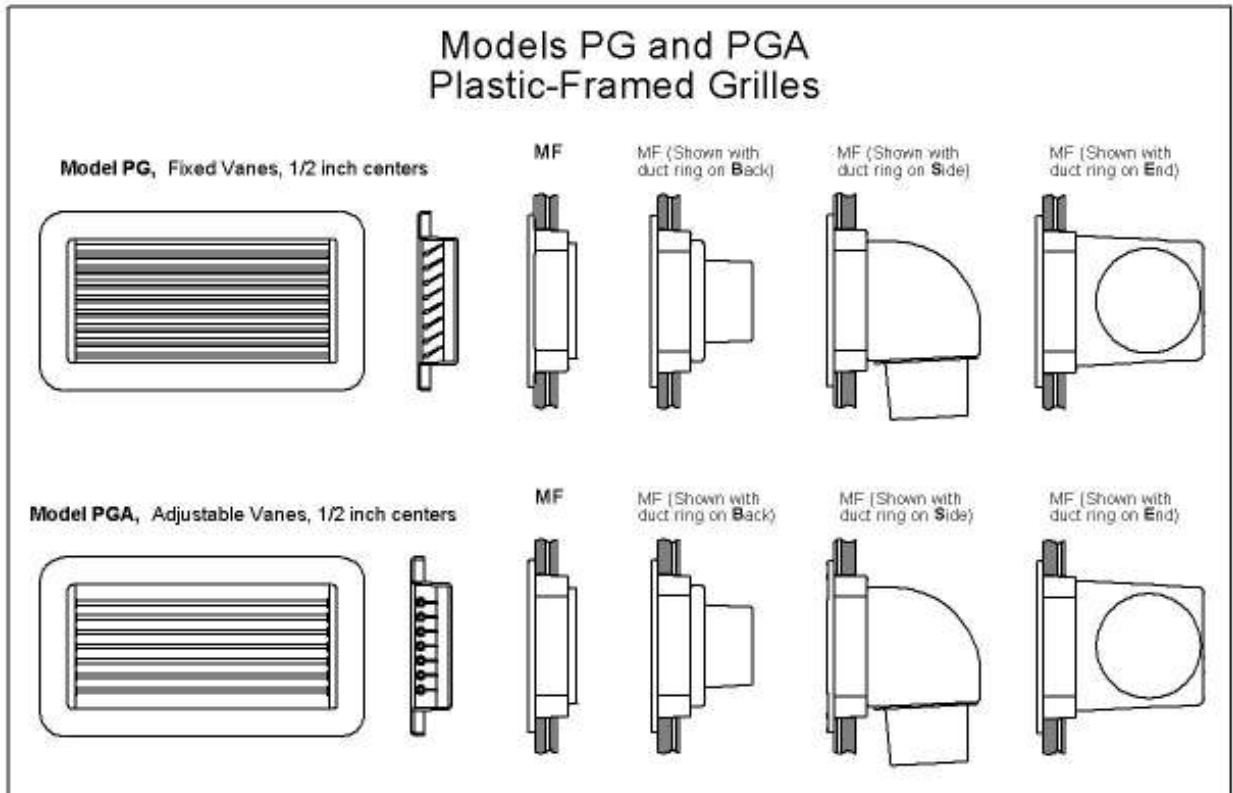

Code	Description
RA	Return-Air Grille, with fixed vanes, track and filter
RAR	Return-Air Grille, with our EZ removable fixed vanes, track and optional filter
V	Supply Grille, Single Deflection (one row of vanes run vertical)
VH	Supply Grille, Double Deflection (two rows of vanes, front one vertical)
VML	Supply Grille, Single Deflection & Damper (one vertical row w/damper row)
WG	Supply Grille, Double Deflection 30 Degree Wedge (two rows of vanes)
WGML	Supply Grille, Single Deflection & Damper 30 Degree Wedge (one row + damper row)

Did you know? You can install wedges on horizontal or vertical surfaces to solve difficult airflow problems.

WG Wedge Supply Grille

WGML Wedge Supply Grille

Plastic-Framed Grilles

Product Overview

Our plastic-framed grille offers the HVAC industry an unique and functional product. The grille is constructed standard with a smooth white UV ABS vacuum-formed frame and white baked-on mill-painted aluminum blades. The blades are installed as fixed (PG) or adjustable (PGA) into an ABS plastic track. An optional black haircel ABS with black baked-on mill-painted blades is available (add the code letters BK to the end of any of the product codes). Custom paint colors are also available at additional costs.

Installed into the sides of the grille are stainless steel spring catches. They secure the blade/track assembly inside the grille frame but their primary purpose is more functional. They hold the grille into what we call a mounting frame. This mounting frame (MF) is constructed of four injection-molded corners and four pieces of extruded sides glued together. It is mounted from the finished side of the wall and then the grille is “snapped” into it. Grille removal is just as easy.