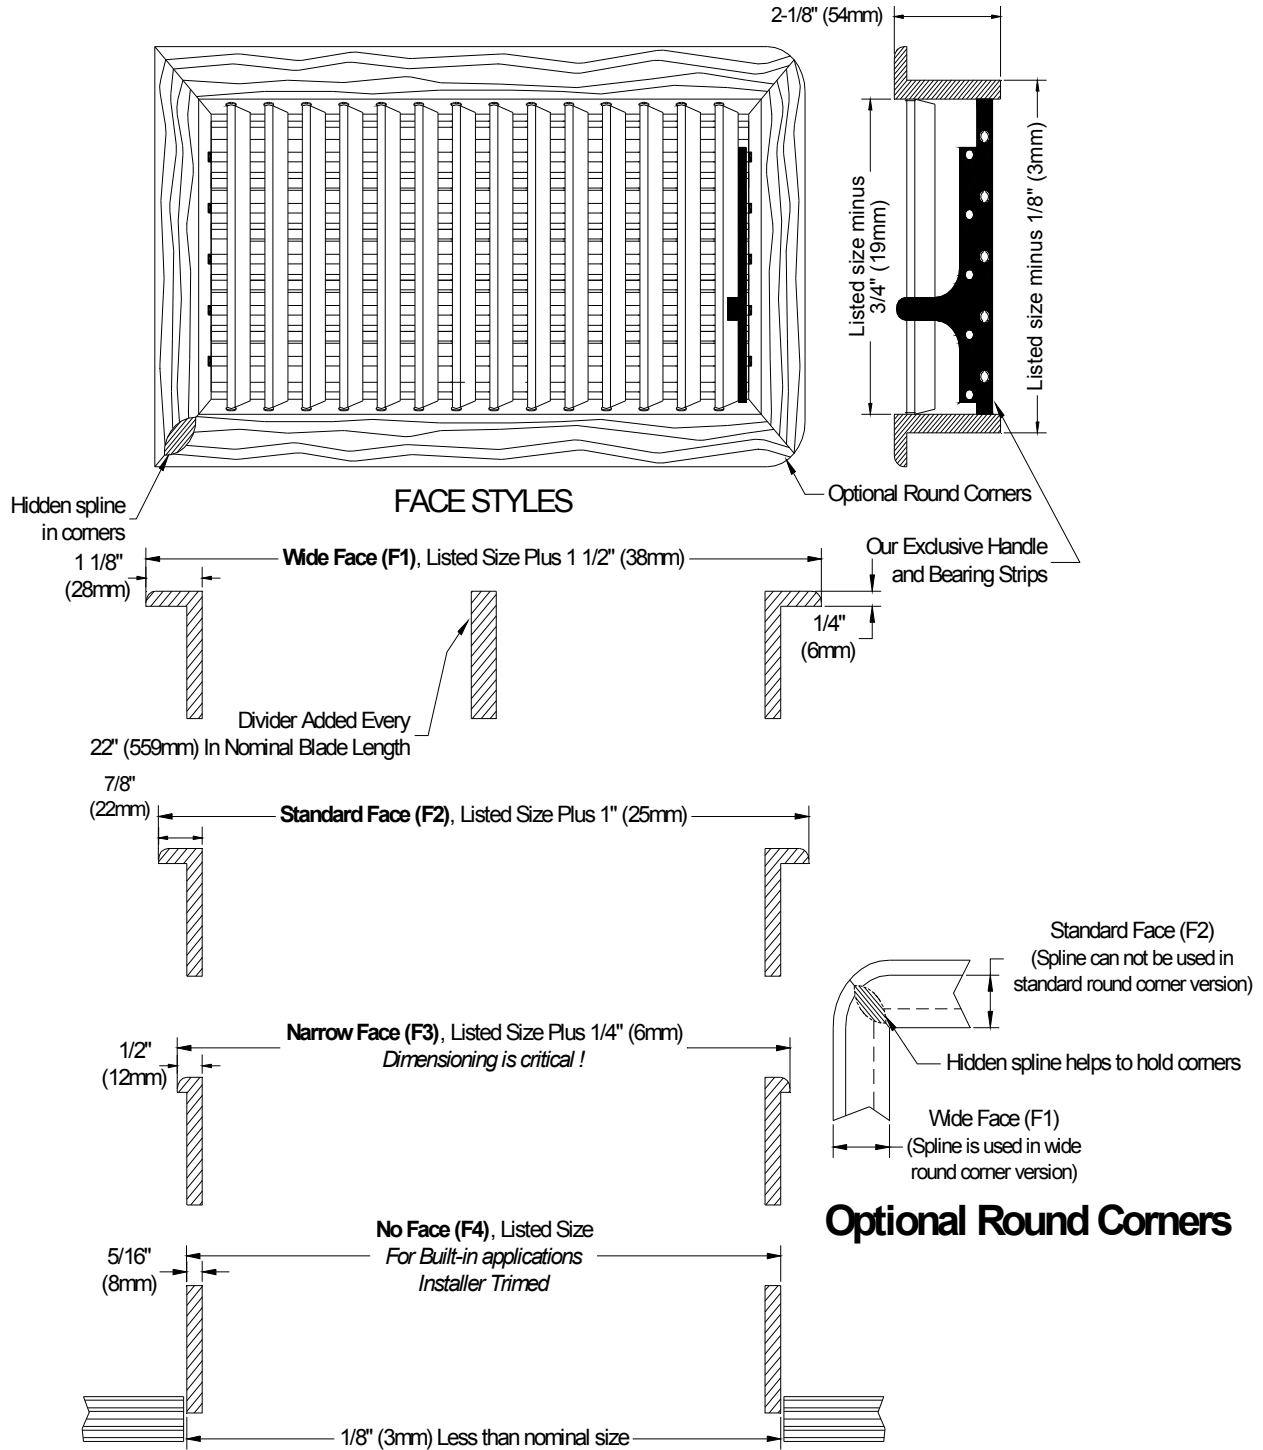

VML, 2-Way Supply W/Damper