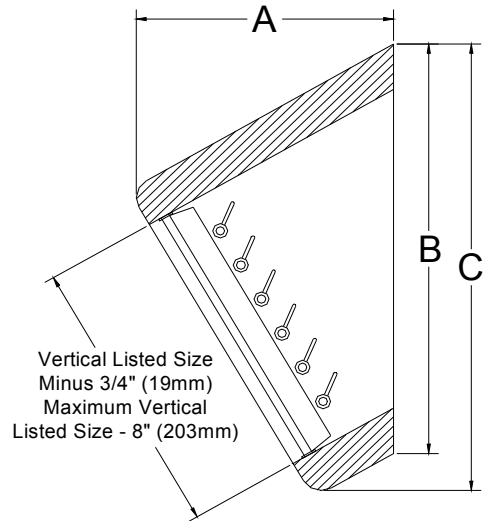

WG - 30 Degree 4 Way Supply Wedge WGML - 30 Degree 2 Way Supply Wedge W/Damper

The WGML Uses Our Exclusive Handle and Bearing Strips

Wedge Dimensions for Nominal Listed Depth (Varies Some)

NOM	A	B	C	D	E	F
4	3-5/8	5-1/2	6-1/8	4-1/2	5-1/2	6-1/2
5	4-1/8	6-5/8	7-1/4	4-3/4	6-5/8	7-3/4
6	4-5/8	7-3/4	8-3/8	5-3/8	7-3/4	9
7	5-1/8	9	9-3/4	6	9	10-1/4
8	5-5/8	10-1/8	10-3/4	7-5/8	10-1/8	11-1/2