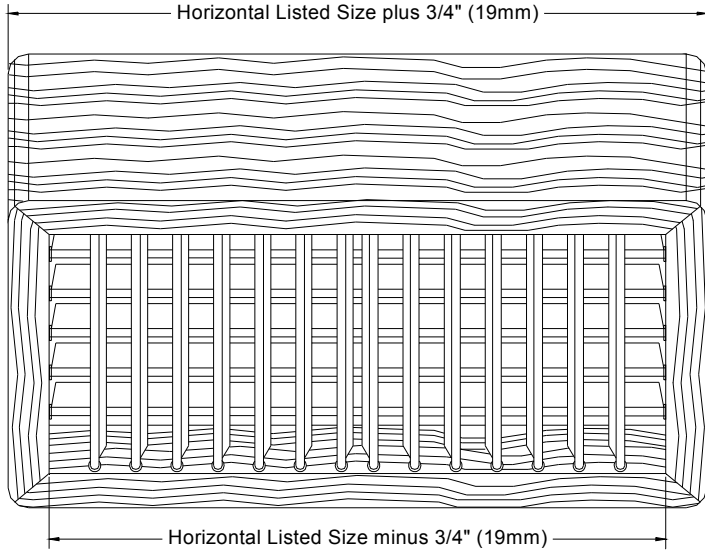

WG - 30 Degree 4 Way Supply Wedge WGML - 30 Degree 2 Way Supply Wedge W/Damper

The WGML Uses Our Exclusive Handle and Bearing Strips

Wedge Dimensions for Nominal Listed Depth (Varies Some)

NOM	A	B	C	D	E	F
4	3-5/8	5-1/2	6-1/8	4-1/2	5-1/2	6-1/2
5	4-1/8	6-5/8	7-1/4	4-3/4	6-5/8	7-3/4
6	4-5/8	7-3/4	8-3/8	5-3/8	7-3/4	9
7	5-1/8	9	9-3/4	6	9	10-1/4
8	5-5/8	10-1/8	10-3/4	7-5/8	10-1/8	11-1/2