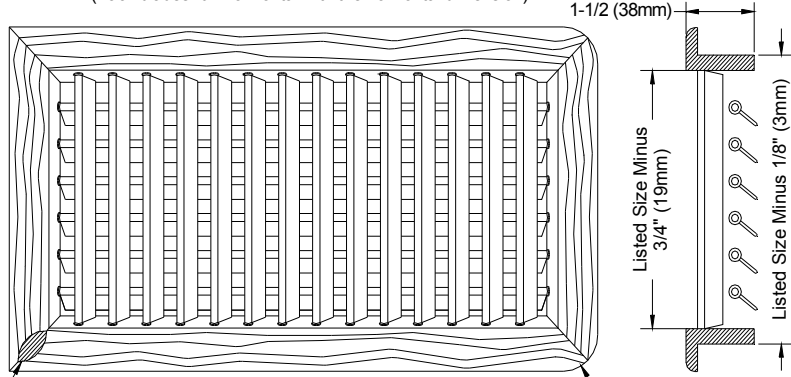

(Our most common sizes listed, many others available)

ITEM CODE	DESCRIPTION
VT4X4	Teak 2 Way Supply Grille, 4x 4
VT6X4	Teak 2 Way Supply Grille, 6x 4
VT8X4	Teak 2 Way Supply Grille, 8x 4
VT10X4	Teak 2 Way Supply Grille, 10x 4
VT12X4	Teak 2 Way Supply Grille, 12x 4
VT14X4	Teak 2 Way Supply Grille, 14x 4
VT16X4	Teak 2 Way Supply Grille, 16x 4
VT20X4	Teak 2 Way Supply Grille, 20x 4
VT10X5	Teak 2 Way Supply Grille, 10x 5
VT12X5	Teak 2 Way Supply Grille, 12x 5
VT14X5	Teak 2 Way Supply Grille, 14x 5
VT6X6	Teak 2 Way Supply Grille, 6x 6
VT8X6	Teak 2 Way Supply Grille, 8x 6
VT10X6	Teak 2 Way Supply Grille, 10x 6
VT12X6	Teak 2 Way Supply Grille, 12x 6
VT14X6	Teak 2 Way Supply Grille, 14x 6
VT7X7	Teak 2 Way Supply Grille, 7x 7
VT4X8	Teak 2 Way Supply Grille, 4x 8
VT8X8	Teak 2 Way Supply Grille, 8x 8
VT10X8	Teak 2 Way Supply Grille, 10x 8

Did you know? The V grille is the same depth as the RA and RAR grilles. Use this grille when you are short on depth.

VH or HV, 4-Way Supply

Representation of a Model VH

(Front blades run vertical to the horizontal dimension)
 (Back blades run horizontal with the horizontal dimension)