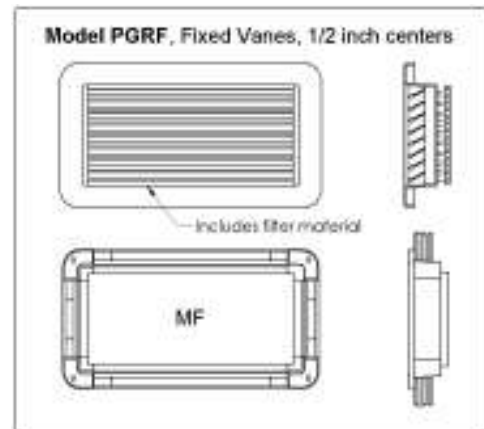

PG10X8R-6B	PG Grille White w/Mounting Frame, 10x8, 6" Ring Back
PG10X10R	PG Grille White w/Mounting Frame, 10x10
PG10X14R	PG Grille White w/Mounting Frame, 10x14
PG12X4R	PG Grille White w/Mounting Frame, 12x4
PG12X4R-5B	PG Grille White w/Mounting Frame, 12x4, 5" Ring Back
PG12X4R-4S	PG Grille White w/Mounting Frame, 12x4, 4" Ring Side
PG12X4R-5S	PG Grille White w/Mounting Frame, 12x4, 5" Ring Side
PG12X5R	PG Grille White w/Mounting Frame, 12x5 (New Model)
PG12X6R	PG Grille White w/Mounting Frame, 12x6 (New Model)
PG12X12R	PG Grille White w/Mounting Frame, 12x12
PG12X14R	PG Grille White w/Mounting Frame, 12x14
PG14X10R	PG Grille White w/Mounting Frame, 14x10
PG14X12R	PG Grille White w/Mounting Frame, 14x12
PG16X4R	PG Grille White w/Mounting Frame, 16x4 (New Model)
PG16X8R	PG Grille White w/Mounting Frame, 16x8
PG20X4R	PG Grille White w/Mounting Frame, 20x4 (New Model)

Model PGRF

Unit includes grille, mounting frame and filter

Application: Return-Air Only

(Fixed 30 Degree, Blade size in **bold**)

Add **-BK** to end of item code for black haircel finish (i.e. PG4X4RF-BK)

(Not all items shown are stocked, call us if you do not see what you need. We may be able to build it.)

ITEM CODE

DESCRIPTION

PG4X4RF	PG Grille White w/Mounting Frame & Filter, 4x4 (Replaces PG3)
PG4X6RF	PG Grille White w/Mounting Frame & Filter, 4x6 (New Model)
PG4X8RF	PG Grille White w/Mounting Frame & Filter, 4x8
PG4X10RF	PG Grille White w/Mounting Frame & Filter, 4x10
PG4X12RF	PG Grille White w/Mounting Frame & Filter, 4x12
PG4X16RF	PG Grille White w/Mounting Frame & Filter, 4x16 (New Model)
PG4X20RF	PG Grille White w/Mounting Frame & Filter, 4x20 (New Model)
PG5X5RF	PG Grille White w/Mounting Frame & Filter, 5x5 (Replaces PG4)
PG5X10RF	PG Grille White w/Mounting Frame & Filter, 5x10
PG5X12RF	PG Grille White w/Mounting Frame & Filter, 5x12 (New Model)
PG6X4RF	PG Grille White w/Mounting Frame & Filter, 6x4 (New Model)
PG6X6RF	PG Grille White w/Mounting Frame & Filter, 6x6
PG6X10RF	PG Grille White w/Mounting Frame & Filter, 6x10
PG6X12RF	PG Grille White w/Mounting Frame & Filter, 6x12 (New Model)
PG8X4RF	PG Grille White w/Mounting Frame & Filter, 8x4
PG8X8RF	PG Grille White w/Mounting Frame & Filter, 8x8
PG8X10RF	PG Grille White w/Mounting Frame & Filter, 8x10
PG8X16RF	PG Grille White w/Mounting Frame & Filter, 8x16
PG10X4RF	PG Grille White w/Mounting Frame & Filter, 10x4
PG10X5RF	PG Grille White w/Mounting Frame & Filter, 10x5
PG10X6RF	PG Grille White w/Mounting Frame & Filter, 10x6