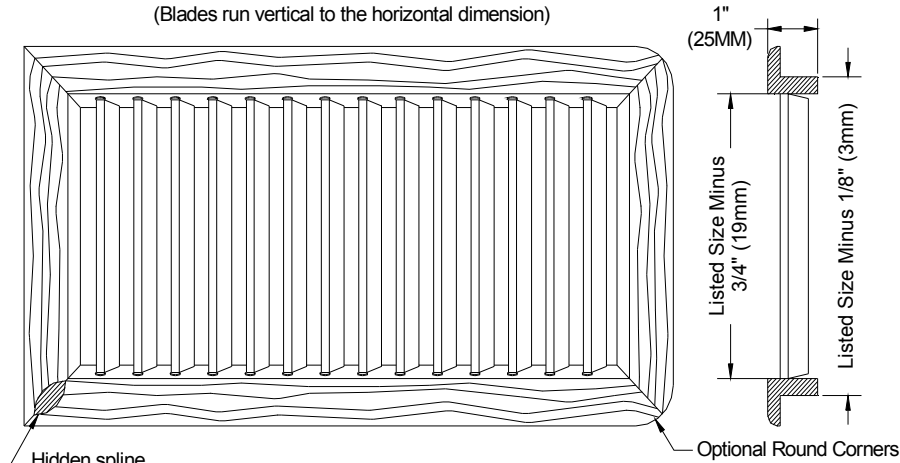

Step 3. Specify the horizontal dimension of the grille cutout.

Step 4. Specify the vertical dimension of the grille cutout.

In order for us to build the grille you want correctly, you need to specify the horizontal dimension first. As you review the different models you will see the correlation of dimensions to blade direction.

(Our most common sizes listed below, many others available)

ITEM CODE	DESCRIPTION
RART7X7	Teak EZ Return Air Grille, 7 x 7
RART8X8	Teak EZ Return Air Grille, 8 x 8
RART8X10	Teak EZ Return Air Grille, 8 x 10
RART10X6	Teak EZ Return Air Grille, 10 x 6
RART10X8	Teak EZ Return Air Grille, 10 x 8
RART10X10	Teak EZ Return Air Grille, 10 x 10
RART10X12	Teak EZ Return Air Grille, 10 x 12
RART10X14	Teak EZ Return Air Grille, 10 x 14
RART11X8	Teak EZ Return Air Grille, 11 x 8
RART12X6	Teak EZ Return Air Grille, 12 x 6
RART12X10	Teak EZ Return Air Grille, 12 x 10
RART12X12	Teak EZ Return Air Grille, 12 x 12
RART12X14	Teak EZ Return Air Grille, 12 x 14
RART14X6	Teak EZ Return Air Grille, 14 x 6
RART14X7	Teak EZ Return Air Grille, 14 x 7
RART14X10	Teak EZ Return Air Grille, 14 x 10
RART14X12	Teak EZ Return Air Grille, 14 x 12

V or H, 2-Way Supply

Representative of a Model "V"

(Blades run vertical to the horizontal dimension)

Representative of a Model "H"

(Blades run horizontal with the horizontal dimension)

If you make this side horizontal you now have A Model "H" A Model "V"