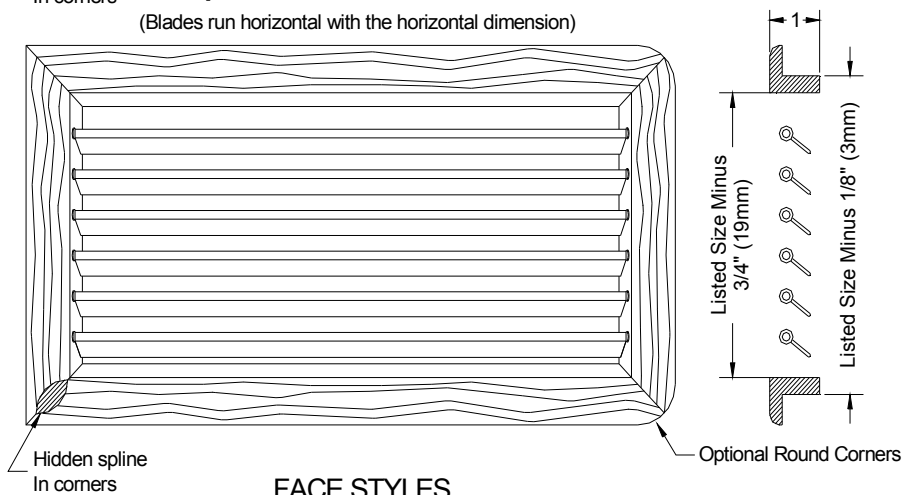

Step 3. Specify the horizontal dimension of the grille cutout.

Step 4. Specify the vertical dimension of the grille cutout.

In order for us to build the grille you want correctly, you need to specify the horizontal dimension first. As you review the different models you will see the correlation of dimensions to blade direction.

V or H, 2-Way Supply

Representative of a Model "V"

(Blades run vertical to the horizontal dimension)

Representative of a Model "H"

(Blades run horizontal with the horizontal dimension)

If you make this side horizontal you now have A Model "H" A Model "V"