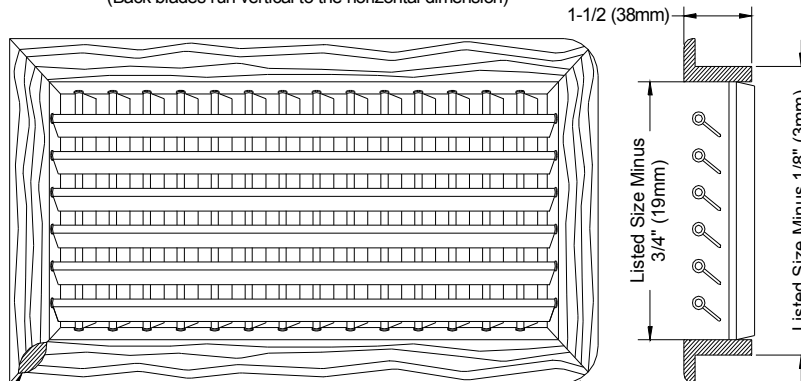

(Our most common sizes listed, many others available)

ITEM CODE	DESCRIPTION
VT4X4	Teak 2 Way Supply Grille, 4x 4
VT6X4	Teak 2 Way Supply Grille, 6x 4
VT8X4	Teak 2 Way Supply Grille, 8x 4
VT10X4	Teak 2 Way Supply Grille, 10x 4
VT12X4	Teak 2 Way Supply Grille, 12x 4
VT14X4	Teak 2 Way Supply Grille, 14x 4
VT16X4	Teak 2 Way Supply Grille, 16x 4
VT20X4	Teak 2 Way Supply Grille, 20x 4
VT10X5	Teak 2 Way Supply Grille, 10x 5
VT12X5	Teak 2 Way Supply Grille, 12x 5
VT14X5	Teak 2 Way Supply Grille, 14x 5
VT6X6	Teak 2 Way Supply Grille, 6x 6
VT8X6	Teak 2 Way Supply Grille, 8x 6
VT10X6	Teak 2 Way Supply Grille, 10x 6
VT12X6	Teak 2 Way Supply Grille, 12x 6
VT14X6	Teak 2 Way Supply Grille, 14x 6
VT7X7	Teak 2 Way Supply Grille, 7x 7
VT4X8	Teak 2 Way Supply Grille, 4x 8
VT8X8	Teak 2 Way Supply Grille, 8x 8
VT10X8	Teak 2 Way Supply Grille, 10x 8

Did you know? The V grille is the same depth as the RA and RAR grilles. Use this grille when you are short on depth.

VH or HV, 4-Way Supply

Representation of a Model VH

(Front blades run vertical to the horizontal dimension)
 (Back blades run horizontal with the horizontal dimension)

Representation of a Model HV

(Front blades run horizontal with the horizontal dimension)
 (Back blades run vertical to the horizontal dimension)

Hidden spline
in corners

Optional Round Corners

Hidden spline
in corners