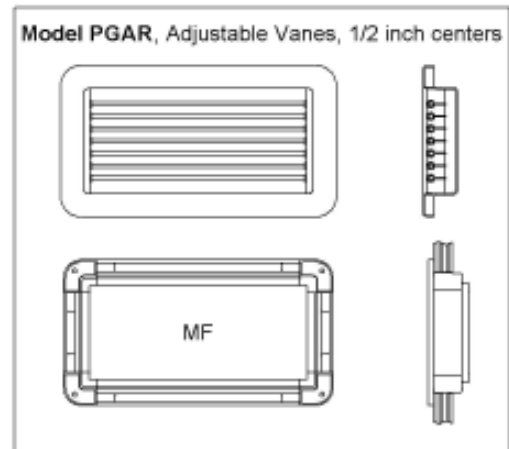

PG10X8RF	PG Grille White w/Mounting Frame & Filter, 10x8
PG10X10RF	PG Grille White w/Mounting Frame & Filter, 10x10
PG10X14RF	PG Grille White w/Mounting Frame & Filter, 10x14
PG12X4RF	PG Grille White w/Mounting Frame & Filter, 12x4
PG12X5RF	PG Grille White w/Mounting Frame & Filter, 12x5 (New Model)
PG12X6RF	PG Grille White w/Mounting Frame & Filter, 12x6 (New Model)
PG12X12RF	PG Grille White w/Mounting Frame & Filter, 12x12
PG12X14RF	PG Grille White w/Mounting Frame & Filter, 12x14
PG14X10RF	PG Grille White w/Mounting Frame & Filter, 14x10
PG14X12RF	PG Grille White w/Mounting Frame & Filter, 14x12
PG16X4RF	PG Grille White w/Mounting Frame & Filter, 16x4 (New Model)
PG16X8RF	PG Grille White w/Mounting Frame & Filter, 16x8
PG20X4RF	PG Grille White w/Mounting Frame & Filter, 20x4 (New Model)

Model PGAR

Unit includes grille and mounting frame

Application: Supply Air (Adjustable Blades)
(Blade size in **bold**)

Add **-BK** to end of item code for black finish (i.e. PG44R-BK)

(Not all items shown are stocked, call us if you do not see what you need. We may be able to build it.)

ITEM CODE

DESCRIPTION

PGA4X4R	PGA Grille White w/Mounting Frame, 4x4
PGA4X4R-3B	PGA Grille White w/Mounting Frame, 4x4, 3" Ring Back
PGA4X4R-3S	PGA Grille White w/Mounting Frame, 4x4, 3" Ring Side
PGA4X6R	PGA Grille White w/Mounting Frame, 4x6 (New Model)
PGA4X8R	PGA Grille White w/Mounting Frame, 4x8
PGA4X8R-4B	PGA Grille White w/Mounting Frame, 4x8, 4" Ring Back
PGA4X8R-4S	PGA Grille White w/Mounting Frame, 4x8, 4" Ring Side
PGA4X10R	PGA Grille White w/Mounting Frame, 4x10
PGA4X10R-5B	PGA Grille White w/Mounting Frame, 4x10, 5" Ring Back
PGA4X10R-4S	PGA Grille White w/Mounting Frame, 4x10, 4" Ring Side
PGA4X10R-5S	PGA Grille White w/Mounting Frame, 4x10, 5" Ring Side
PGA4X12R	PGA Grille White w/Mounting Frame, 4x12
PGA4X12R-5B	PGA Grille White w/Mounting Frame, 4x12, 5" Ring Back
PGA4X16R	PGA Grille White w/Mounting Frame, 4x16 (New Model)
PGA4X20R	PGA Grille White w/Mounting Frame, 4x20 (New Model)
PGA5X5R	PGA Grille White w/Mounting Frame, 5x5
PGA5X5R-4B	PGA Grille White w/Mounting Frame, 5x5, 4" Ring Back
PGA5X5R-4S	PGA Grille White w/Mounting Frame, 5x5, 4" Ring Side
PGA5X10R	PGA Grille White w/Mounting Frame, 5x10
PGA5X10R-5B	PGA Grille White w/Mounting Frame, 5x10, 5" Ring Back
PGA5X10R-4S	PGA Grille White w/Mounting Frame, 5x10, 4" Ring Side
PGA5X10R-5S	PGA Grille White w/Mounting Frame, 5x10, 5" Ring Side
PGA5X12R	PGA Grille White w/Mounting Frame, 5x12 (New Model)
PGA6X4R	PGA Grille White w/Mounting Frame, 6x4 (New Model)