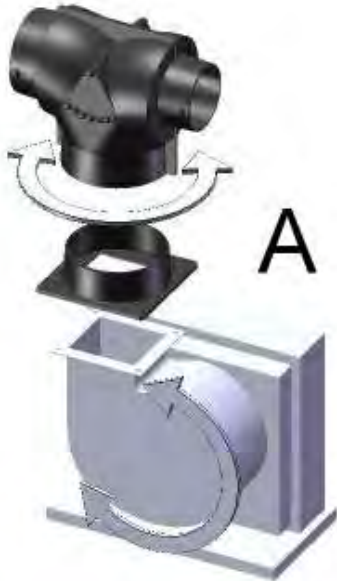

AirDivider

2 Inlet Supply Types (A or H)

Configure our AirDividers by first choosing one of two inlet supply types (Adapter on left or Hose on right). Both begin with a blower adapter secured to your unit. If you want to mount our AirDivider directly onto the blower specify "A". The draft angle on our blower adapters is a perfect fit for our A-style AirDividers. Rotate the AirDivider as necessary and secure. If you will be connecting to the blower with hose duct specify "H" and secure duct on all fittings.