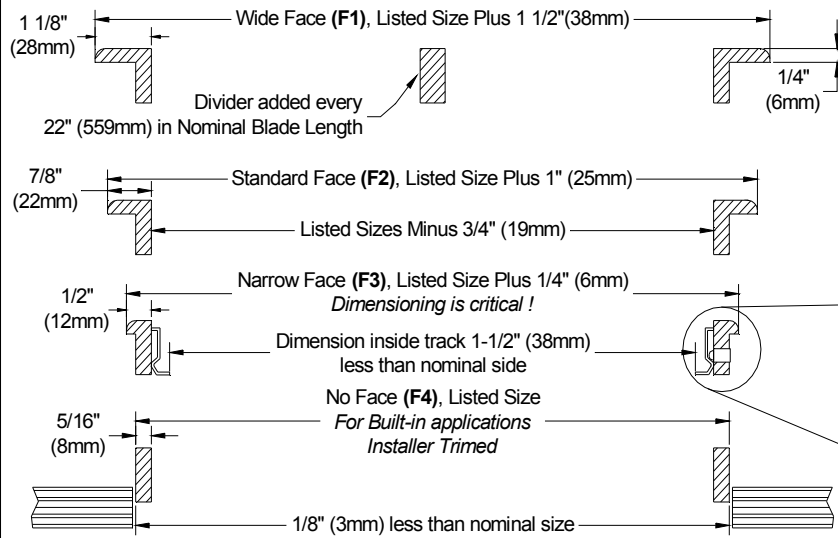

FACE STYLES

Our track has been designed to provide a ramp for the "bullet" catches in our RAR model.