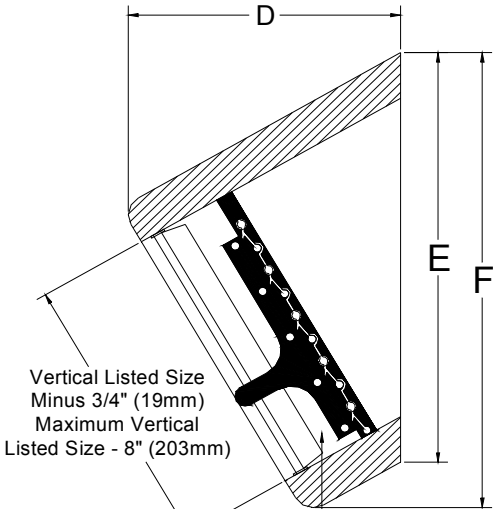

WG - 30 Degree 4 Way Supply Wedge WGML - 30 Degree 2 Way Supply Wedge W/Damper

The WGML Uses Our Exclusive Handle and Bearing Strips

Wedge Dimensions for Nominal Listed Depth (Varies Some)

NOM	A	B	C	D	E	F
4	3-5/8	5-1/2	6-1/8	4-1/2	5-1/2	6-1/2
5	4-1/8	6-5/8	7-1/4	4-3/4	6-5/8	7-3/4
6	4-5/8	7-3/4	8-3/8	5-3/8	7-3/4	9
7	5-1/8	9	9-3/4	6	9	10-1/4
8	5-5/8	10-1/8	10-3/4	7-5/8	10-1/8	11-1/2