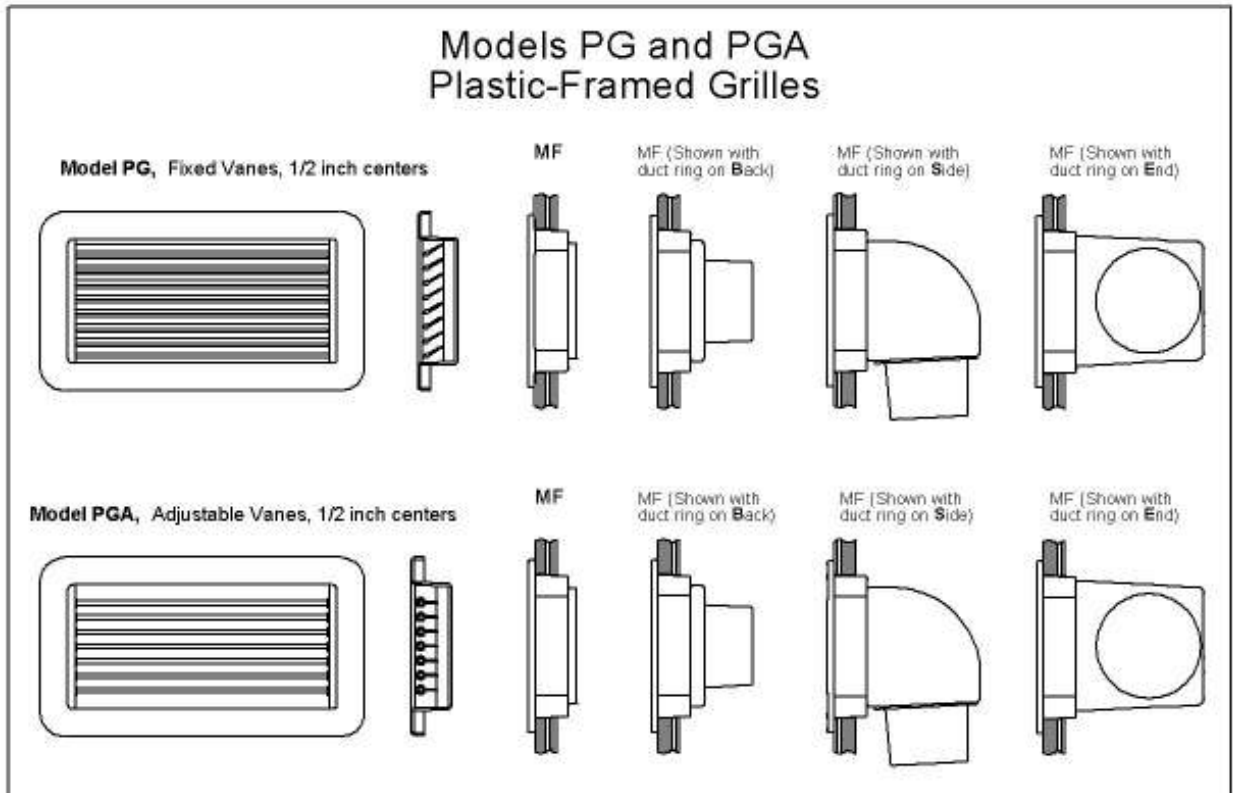

Code	Description
RA	Return-Air Grille, with fixed vanes, track and filter
RAR	Return-Air Grille, with our EZ removable fixed vanes, track and optional filter
V	Supply Grille, Single Deflection (one row of vanes run vertical)
VH	Supply Grille, Double Deflection (two rows of vanes, front one vertical)
VML	Supply Grille, Single Deflection & Damper (one vertical row w/damper row)
WG	Supply Grille, Double Deflection 30 Degree Wedge (two rows of vanes)
WGML	Supply Grille, Single Deflection & Damper 30 Degree Wedge (one row + damper row)

Did you know? You can install wedges on horizontal or vertical surfaces to solve difficult airflow problems.

WG Wedge Supply Grille

WGML Wedge Supply Grille

Plastic-Framed Grilles

Product Overview

Our plastic-framed grille offers the HVAC industry an unique and functional product. The grille is constructed standard with a smooth white UV ABS vacuum-formed frame and white baked-on mill-painted aluminum blades. The blades are installed as fixed (PG) or adjustable (PGA) into an ABS plastic track. An optional black haircel ABS with black baked-on mill-painted blades is available (add the code letters BK to the end of any of the product codes). Custom paint colors are also available at additional costs.

Installed into the sides of the grille are stainless steel spring catches. They secure the blade/track assembly inside the grille frame but their primary purpose is more functional. They hold the grille into what we call a mounting frame. This mounting frame (MF) is constructed of four injection-molded corners and four pieces of extruded sides glued together. It is mounted from the finished side of the wall and then the grille is "snapped" into it. Grille removal is just as easy.