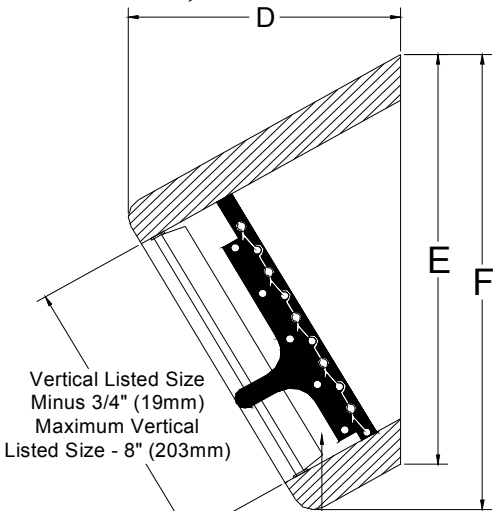

WG - 30 Degree 4 Way Supply Wedge WGML - 30 Degree 2 Way Supply Wedge W/Damper

The WGML Uses Our Exclusive Handle and Bearing Strips

Wedge Dimensions for Nominal Listed Depth (Varies Some)

NOM	A	B	C	D	E	F
4	3-5/8	5-1/2	6-1/8	4-1/2	5-1/2	6-1/2
5	4-1/8	6-5/8	7-1/4	4-3/4	6-5/8	7-3/4
6	4-5/8	7-3/4	8-3/8	5-3/8	7-3/4	9
7	5-1/8	9	9-3/4	6	9	10-1/4
8	5-5/8	10-1/8	10-3/4	7-5/8	10-1/8	11-1/2