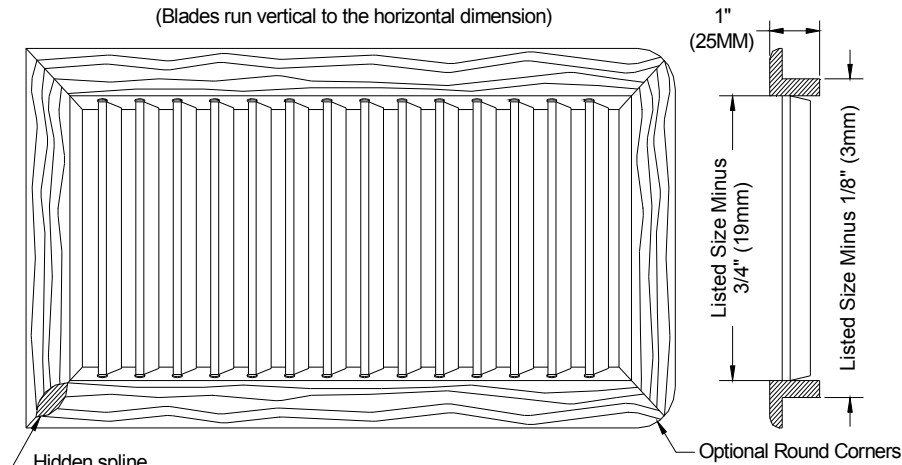

Step 3. Specify the horizontal dimension of the grille cutout.

Step 4. Specify the vertical dimension of the grille cutout.

In order for us to build the grille you want correctly, you need to specify the horizontal dimension first. As you review the different models you will see the correlation of dimensions to blade direction.

(Our most common sizes listed below, many others available)

ITEM CODE	DESCRIPTION
RART7X7	Teak EZ Return Air Grille, 7 x 7
RART8X8	Teak EZ Return Air Grille, 8 x 8
RART8X10	Teak EZ Return Air Grille, 8 x 10
RART10X6	Teak EZ Return Air Grille, 10 x 6
RART10X8	Teak EZ Return Air Grille, 10 x 8
RART10X10	Teak EZ Return Air Grille, 10 x 10
RART10X12	Teak EZ Return Air Grille, 10 x 12
RART10X14	Teak EZ Return Air Grille, 10 x 14
RART11X8	Teak EZ Return Air Grille, 11 x 8
RART12X6	Teak EZ Return Air Grille, 12 x 6
RART12X10	Teak EZ Return Air Grille, 12 x 10
RART12X12	Teak EZ Return Air Grille, 12 x 12
RART12X14	Teak EZ Return Air Grille, 12 x 14
RART14X6	Teak EZ Return Air Grille, 14 x 6
RART14X7	Teak EZ Return Air Grille, 14 x 7
RART14X10	Teak EZ Return Air Grille, 14 x 10
RART14X12	Teak EZ Return Air Grille, 14 x 12

V or H, 2-Way Supply

Representative of a Model "V"

(Blades run vertical to the horizontal dimension)

Representative of a Model "H"

(Blades run horizontal with the horizontal dimension)

If you make this side horizontal you now have A Model "H" A Model "V"