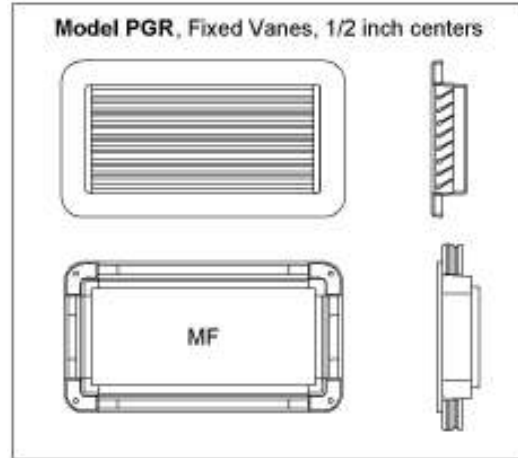

Model PGR

Unit includes grille and mounting frame (some w/rings)

Application: Return (Unfiltered) or Supply Air (Fixed Blades)

(Fixed 30 Degree Blade size in **bold**)

Add **"-BK"** to end of item code for black finish (i.e. PG4X4R-BK)

(Not all items shown are stocked, call us if you do not see what you need. We may be able to build it.)

ITEM CODE

DESCRIPTION

PG4X4R	PG Grille White w/Mounting Frame, 4x4
PG4X4R-3B	PG Grille White w/Mounting Frame, 4x4, 3" Ring Back
PG4X4R-3S	PG Grille White w/Mounting Frame, 4x4, 3" Ring Side
PG4X6R	PG Grille White w/Mounting Frame, 4x6 (New Model)
PG4X8R	PG Grille White w/Mounting Frame, 4x8
PG4X8R-4B	PG Grille White w/Mounting Frame, 4x8, 4" Ring Back
PG4X8R-4S	PG Grille White w/Mounting Frame, 4x8, 4" Ring Side
PG4X10R	PG Grille White w/Mounting Frame, 4x10
PG4X10R-5B	PG Grille White w/Mounting Frame, 4x10, 5" Ring Back
PG4X12R	PG Grille White w/Mounting Frame, 4x12
PG4X16R	PG Grille White w/Mounting Frame, 4x16 (New Model)
PG4X20R	PG Grille White w/Mounting Frame, 4x20 (New Model)
PG5X5R	PG Grille White w/Mounting Frame, 5x5
PG5X5R-4B	PG Grille White w/Mounting Frame, 5x5, 4" Ring Back
PG5X5R-4S	PG Grille White w/Mounting Frame, 5x5, 4" Ring Side
PG5X10R	PG Grille White w/Mounting Frame, 5x10
PG5X10R-5B	PG Grille White w/Mounting Frame, 5x10, 5" Ring Back
PG5X10R-5S	PG Grille White w/Mounting Frame, 5x10, 5" Ring Side
PG5X12R	PG Grille White w/Mounting Frame, 5x12 (New Model)
PG6X4R	PG Grille White w/Mounting Frame, 6x4 (New Model)
PG6X6R	PG Grille White w/Mounting Frame, 6x6
PG6X6R-5B	PG Grille White w/Mounting Frame, 6x6, 5" Ring Back
PG6X6R-5S	PG Grille White w/Mounting Frame, 6x6, 5" Ring Side
PG6X10R	PG Grille White w/Mounting Frame, 6x10
PG6X12R	PG Grille White w/Mounting Frame, 6x12 (New Model)
PG8X4R	PG Grille White w/Mounting Frame, 8x4
PG8X4R-4B	PG Grille White w/Mounting Frame, 8x4, 4" Ring Back
PG8X4R-4S	PG Grille White w/Mounting Frame, 8x4, 4" Ring Side
PG8X8R	PG Grille White w/Mounting Frame, 8x8
PG8X10R	PG Grille White w/Mounting Frame, 8x10
PG8X16R	PG Grille White w/Mounting Frame, 8x16
PG10X4R	PG Grille White w/Mounting Frame, 10x4
PG10X5R	PG Grille White w/Mounting Frame, 10x5
PG10X5R-5B	PG Grille White w/Mounting Frame, 10x5, 5" Ring Back
PG10X5R-5S	PG Grille White w/Mounting Frame, 10x5, 5" Ring Side
PG10X6R	PG Grille White w/Mounting Frame, 10x6
PG10X6R-5B	PG Grille White w/Mounting Frame, 10x6, 5" Ring Back
PG10X8R	PG Grille White w/Mounting Frame, 10x8