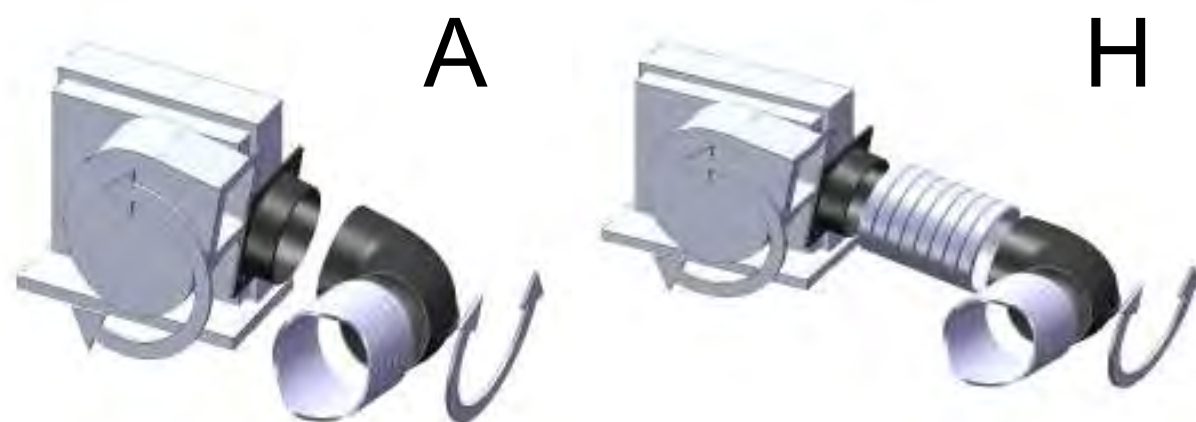

90° Adapter/Hose Elbows

Use our elbows in areas where hose duct crushing can occur and compromise airflow. Our adapter style will fit on our equivalent sized hose adapters. Rotate to the desired angle and secure. Our hose style can be used anywhere along the air supply route. Outlet side includes our simple bumps to assist in securing hose duct. Current sizes available includes 4",5",6" and 7".

Contact us for custom applications.

2 Inlet Supply Types (A or H)

ITEM CODE

DESCRIPTION

A4-90 4" Adapter Elbow, 90°
A5-90 5" Adapter Elbow, 90°
A6-90 6" Adapter Elbow, 90°
A7-90 7" Adapter Elbow, 90°
A8-90 8" Adapter Elbow, 90°

H4-90 4" Hose Elbow, 90°
H5-90 5" Hose Elbow, 90°
H6-90 6" Hose Elbow, 90°
H7-90 7" Hose Elbow, 90°
H8-90 8" Hose Elbow, 90°