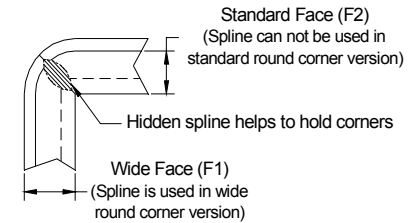

FACE STYLES

Optional Round Corners