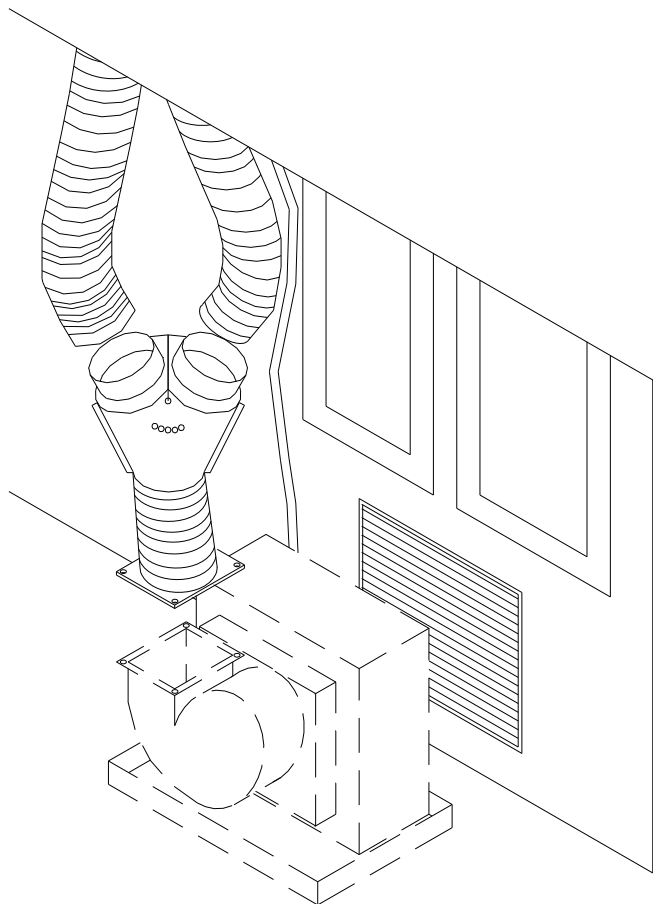

90° Adapter/Hose Elbows

Use our elbows in areas where hose duct crushing can occur and compromise airflow. Our adapter style will fit on our equivalent sized hose adapters. Rotate to the desired angle and secure. Our hose style can be used anywhere along the air supply route. Outlet side includes our simple bumps to assist in securing hose duct. Current sizes available includes 4",5",6" and 7".