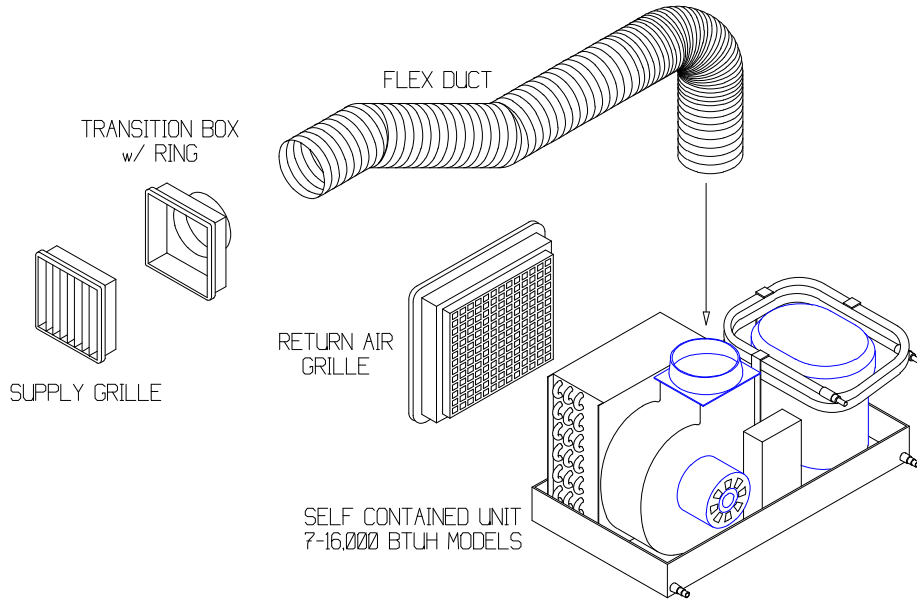

SINGLE SUPPLY GRILLE & DUCT KIT COMPONENTS