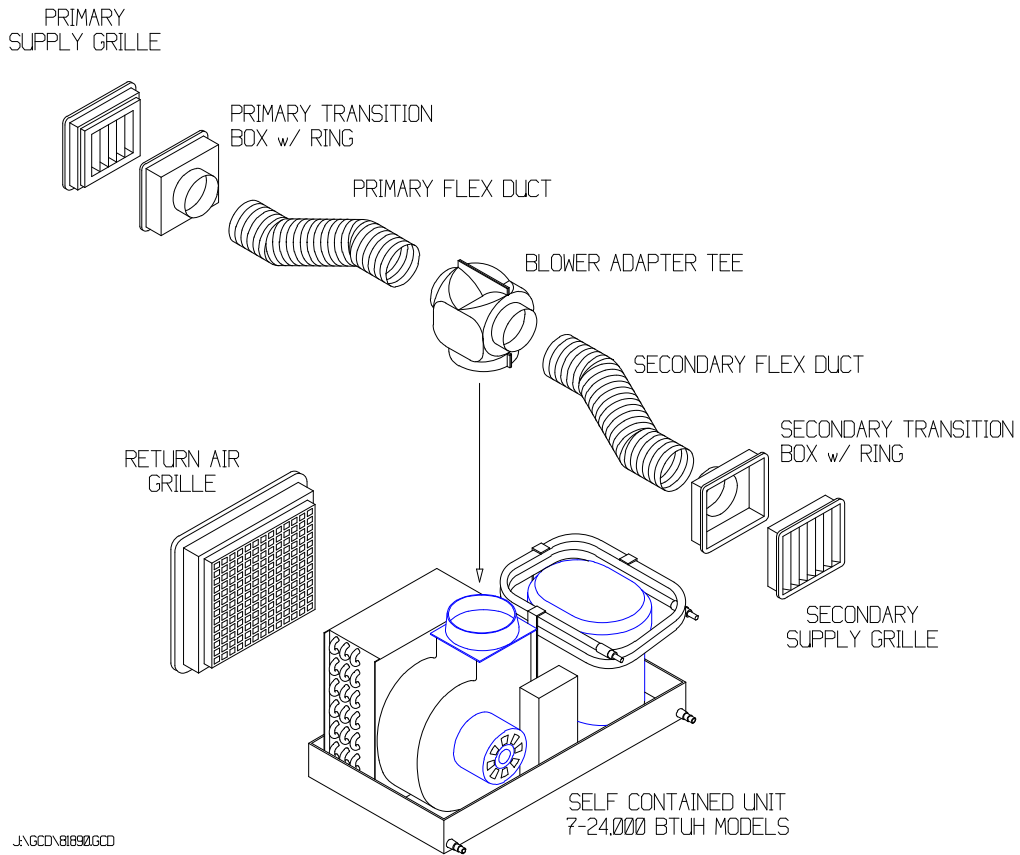

DUAL SUPPLY GRILLE & DUCT KIT COMPONENTS

AQUA-AIR MANUFACTURING, division of the James D. Nall Co., Inc.
1050 East 9th Street, Hialeah, Florida 33010 U.S.A.
Ph. 305-884-8363 Fax 305-883-8549 Email sales@aquair.com